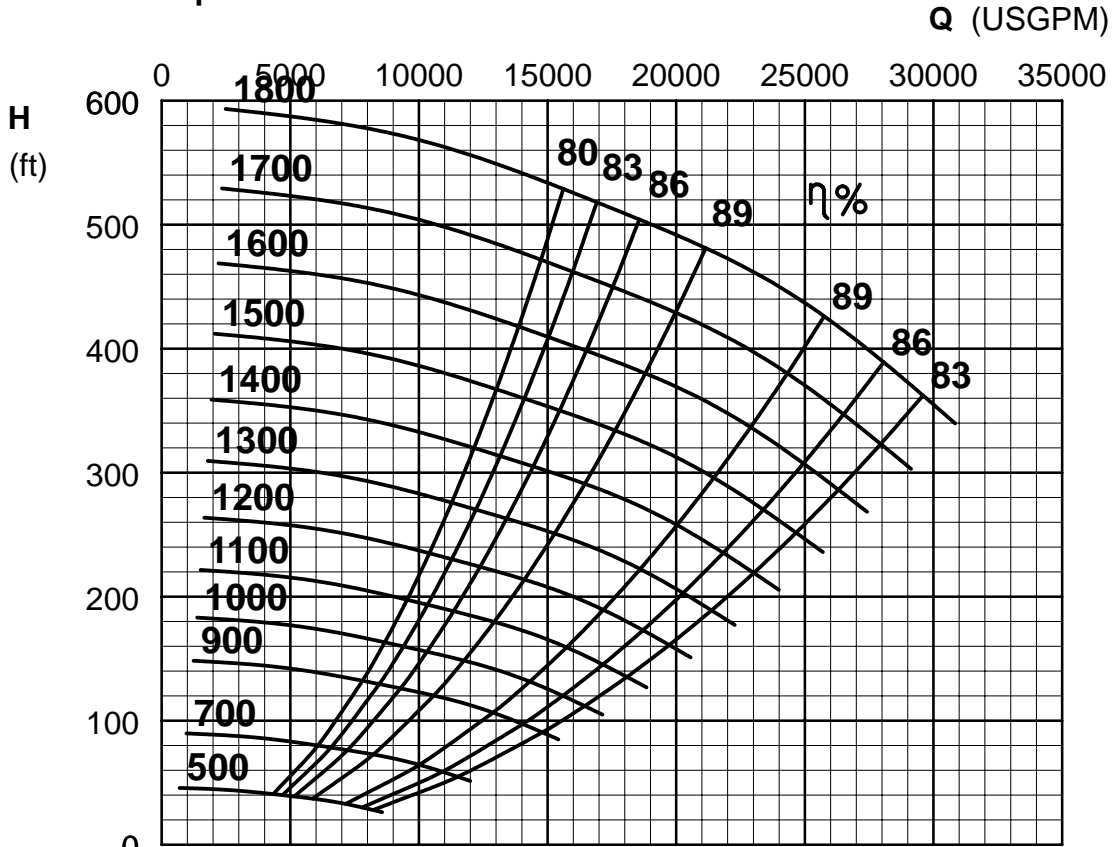

Z Double suction pumps

Speed curve K04551

ZUU-50

Impeller 282063 closed B2.56 Z2x7

500... 1800 rpm

IMPELLER DIA		
mm	in	deg
570	22.4	0